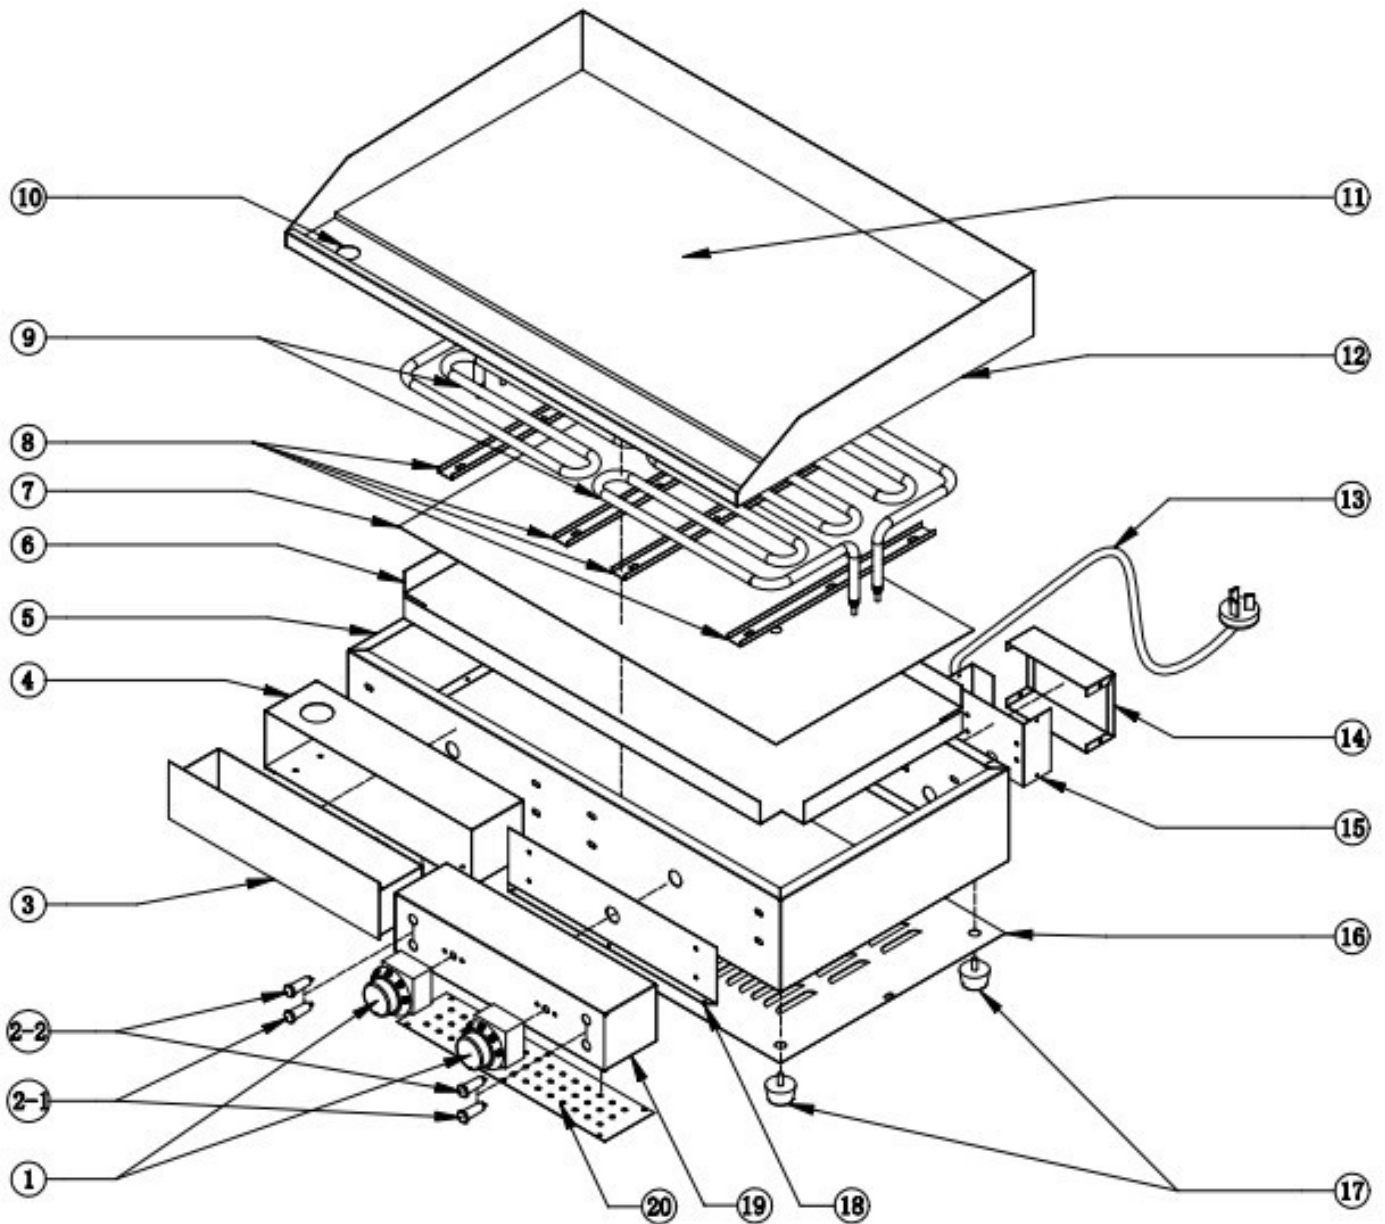

Parts Breakdown

Model CE-CN-4400 34870

Parts Breakdown

Model CE-CN-4400 34870

Item No.	Description	Position	Item No.	Description	Position	Item No.	Description	Position
39774	Thermostat for 34870	1	40052	Insulation Cover for 34870	6	40044	Terminal Box for 34870	15
44718	Power Indicator Green for 34870	2-1	40053	Heater Cover for 34870	7	40056	Bottom Cover for 34870	16
40033	Power Indicator Yellow for 34870	2-2	40054	Heater Fixed Stick for 34870	8	40046	Rubber Feet for 34870	17
39813	Grease Tray for 34870	3	39852	Heater for 34870	9	40057	Control Box Inner Cover for 34870	18
40050	Grease Tray Support for 34870	4	40055	Heating Plate Assembly for 34870	10 - 12	40058	Control Box for 34870	19
40051	Frame for 34870	5	40043	Terminal Box Cover for 34870	14	40059	Control Box Bottom Cover for 34870	20